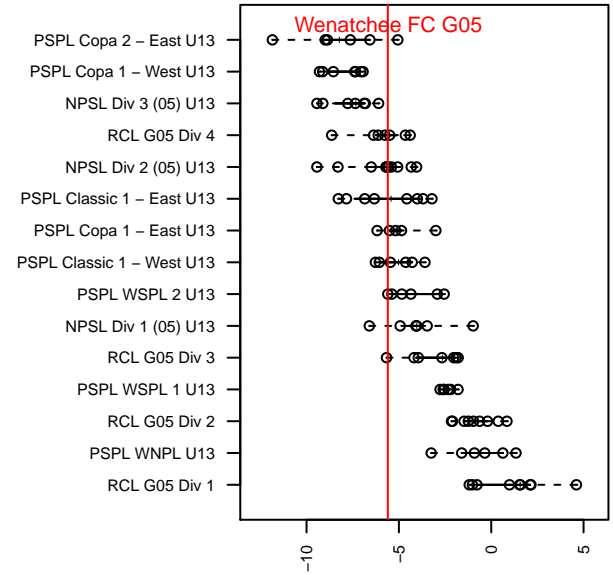

Wenatchee FC G05

Wenatchee FC
 Wenatchee, WA
 G05 total strength=720
 attack=0.56 defense=1.02
 fall league = PSPL WSPL 2 U13
 spr league = Spr PSPL EWA - '05 Classic 1 - I
 notes= Rodriguez 2017

alt names used:
 Wenatchee FC G05 Rodriguez/Alto
 Wenatchee FC G05 Rodriguez
 WENATCHEE FC G05 (WA)

Venues played:
 2017 Summer Blaze GU13-14 & GU14-15
 2017 PSPL WSPL 2 U13
 2017 Spr PSPL EWA - '05 Classic 1 - East U1
 2017 WA Cup U13 Silver U13

Wenatchee FC G05
 Dots are actual minus expected GF (blue circles) and GA (red triangles).
 Blue line is smoothed change in attack strength. Red is smoothed change in defense strength.

**attack and defense variance (black dot)
relative to other teams
and top 10 in region**

**attack and defense rating
relative to others at age
and all opponents in last 13 months**

Performance relative to 13 month average